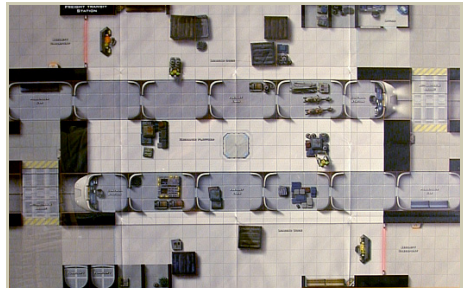

Commander's Office (Ruined Base)

1b 100/150/200 pts.

Coruscant Streets

3Mb

Crystal Caves of Ilium

3Ma

Echo Base Outpost

a 100/150/200 pts.

Freight Transit Station

Sb

100/150/200 pts.

Grand Plaza (Muunilinst)

S 100/150 pts.

Hall of Judgment

2a 100/150/200 pts.

Hoth Battle Plain

Taris Undercity

Teth Courtyard

Teth Monastery

Throne Room

Tractor Beam Reactor Coupling

S = starter box U = Ultimate Missions #M = map pack
L = league #a/b = map no. (if multiple in set) a = front b = back
Letter only if there's only one map, and it's one-sided.
100/150/200 pts. = legal for use in these DCI tournaments